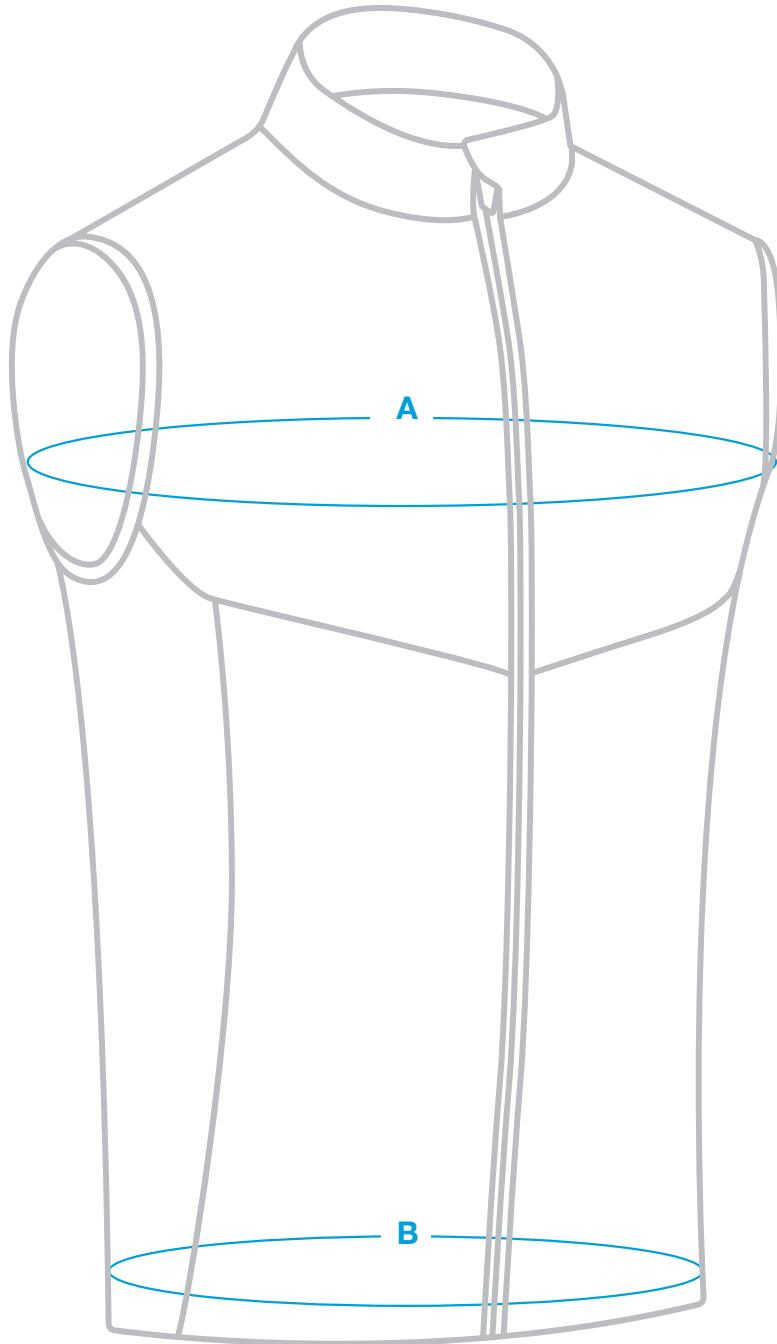

SIZE GUIDE

CYCLE GILETS MEASUREMENTS

VENTURE	S	M	L	XL	2XL	ENDEAVOUR	S	M	L	XL	2XL
A Chest (cm)	94	99	104	110	116	A Chest (cm)	101	106	111	117	123
B Waist (cm)	90	95	100	106	112	B Waist (cm)	93	98	103	109	115