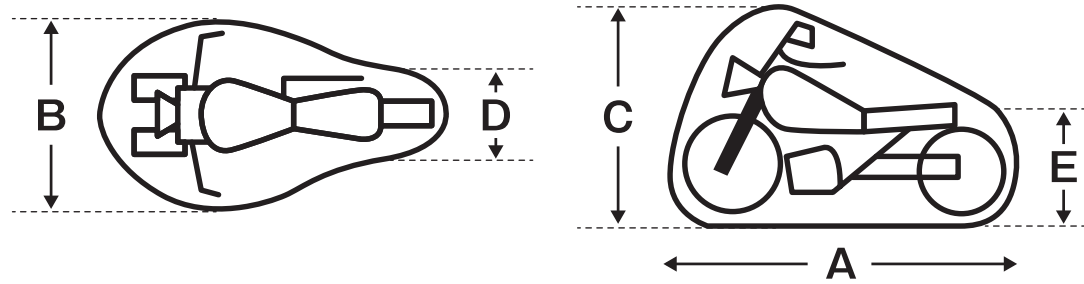

COVER SIZE:

Size	Measurements(cm)				
	A	B	C	D	E
3 Wheel	220	77.5	130	45	92