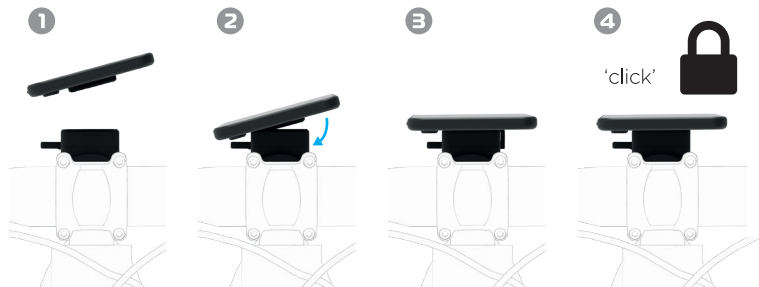

## UNIVERSAL HANDLEBAR/STEM MOUNT

---

 /oxfordproductsltd

 @oxfordproducts

 /oxfordproductsltd

**OXFORD**  
Essential Rider Equipment  
Oxford Products Ltd  
Witney, Oxon, OX29 0YA  
www.oxfordproducts.com